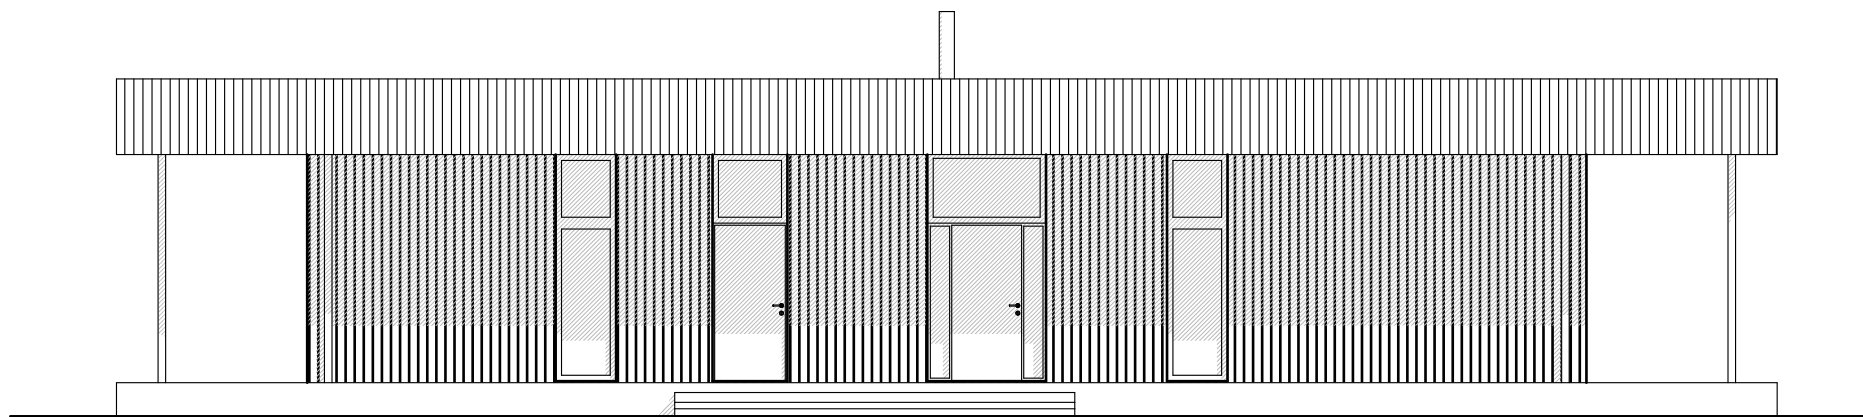

**FREYR**  
GROUND FLOOR

FLOOR AREA  
TERRACES/ BALCONIES  
CAR SHELTER

148,5 m<sup>2</sup>  
153,4 m<sup>2</sup>  
-

FREYR

FREYR