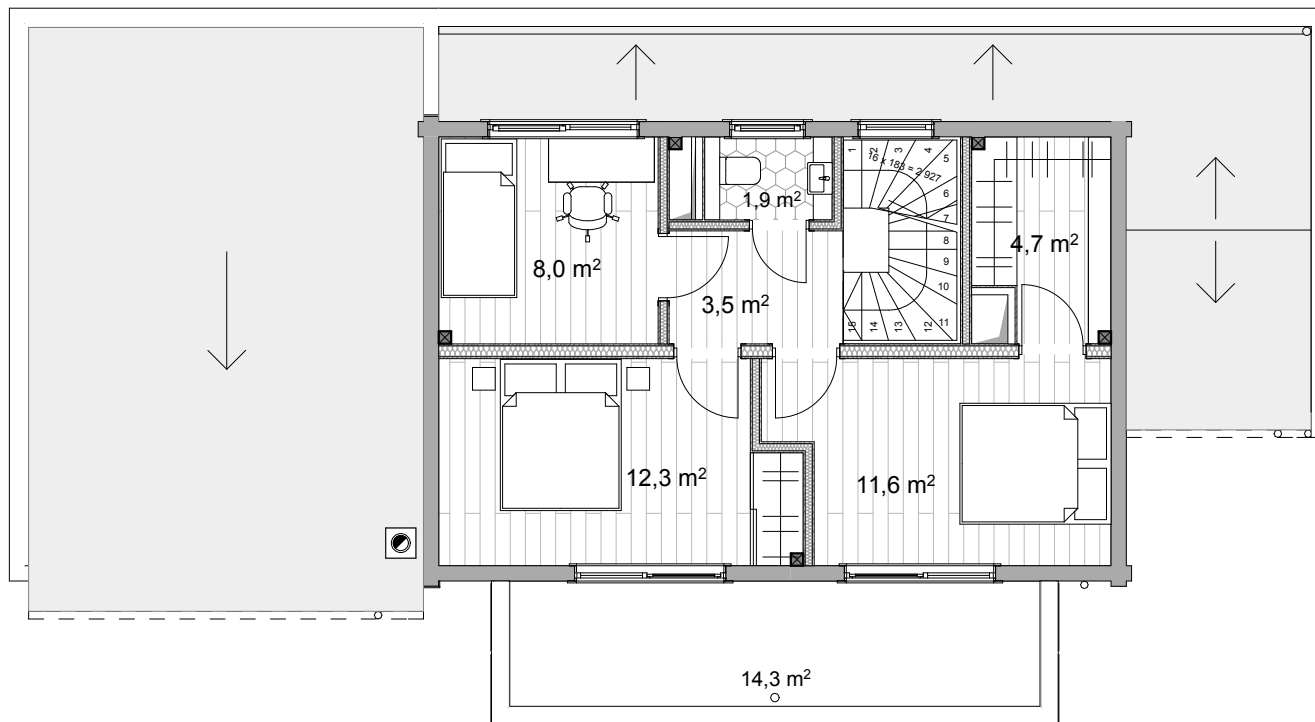

URANUS

GROUND FLOOR

TOTAL AREA
 FLOOR AREA
 TERRACES, BALCONIES
 CAR SHELTER

208,2 m²
 135,4 m²
 72,8m²
 -

URANUS

FIRST FLOOR

TOTAL AREA
 FLOOR AREA
 TERRACES, BALCONIES
 CAR SHELTER

208,2 m²
 135,4 m²
 72,8m²
 -