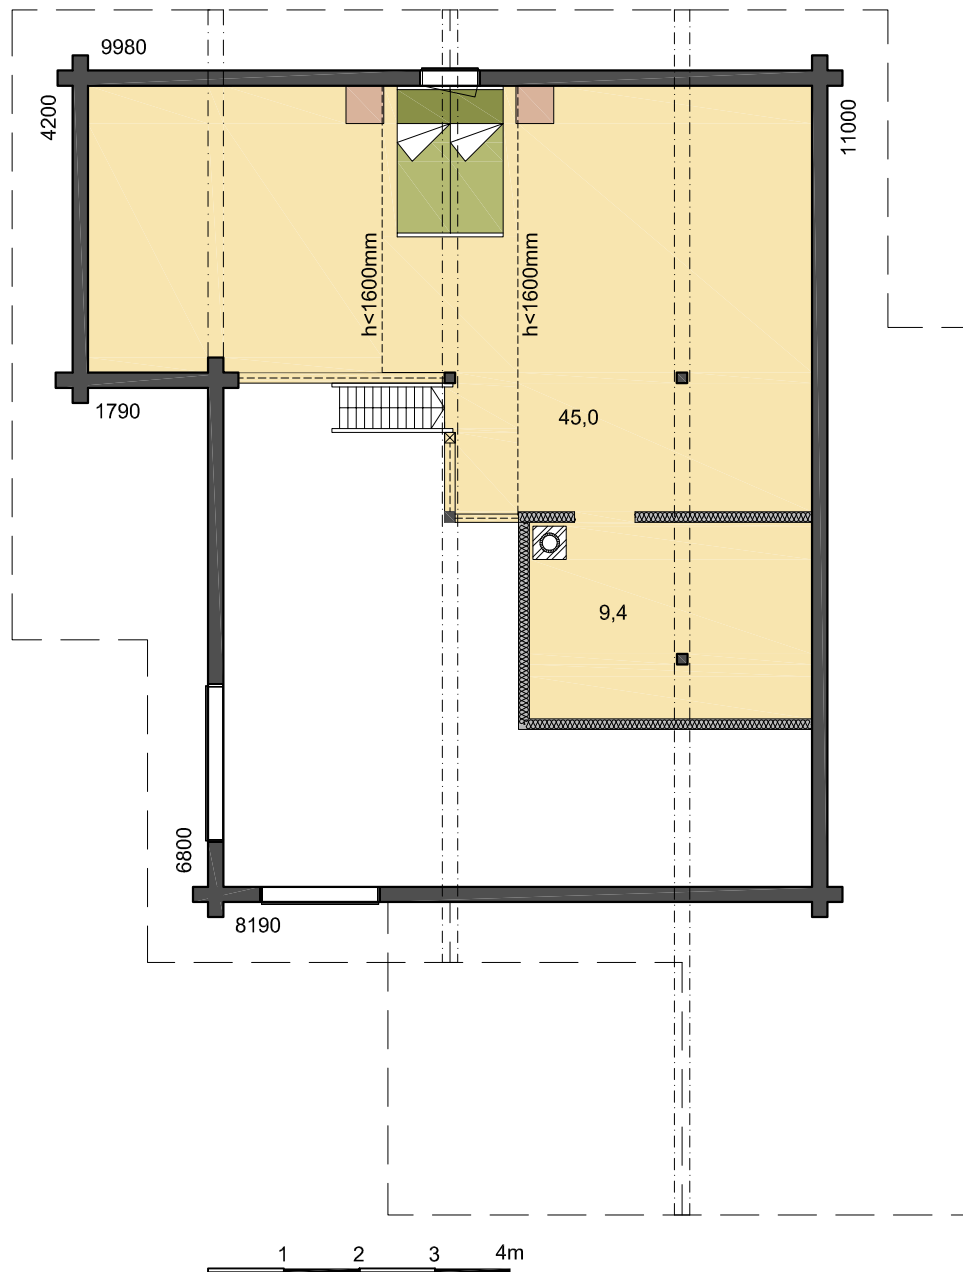

TALOS

GROUND FLOOR

TOTAL AREA	173,9 m ²
FLOOR AREA	138,6 m ²
TERRACES, BALCONIES	35,3 m ²
CAR SHELTER	-

TALOS

UPPER FLOOR

TOTAL AREA	173,9 m ²
FLOOR AREA	138,6 m ²
TERRACES, BALCONIES	35,3 m ²
CAR SHELTER	-

TALOS