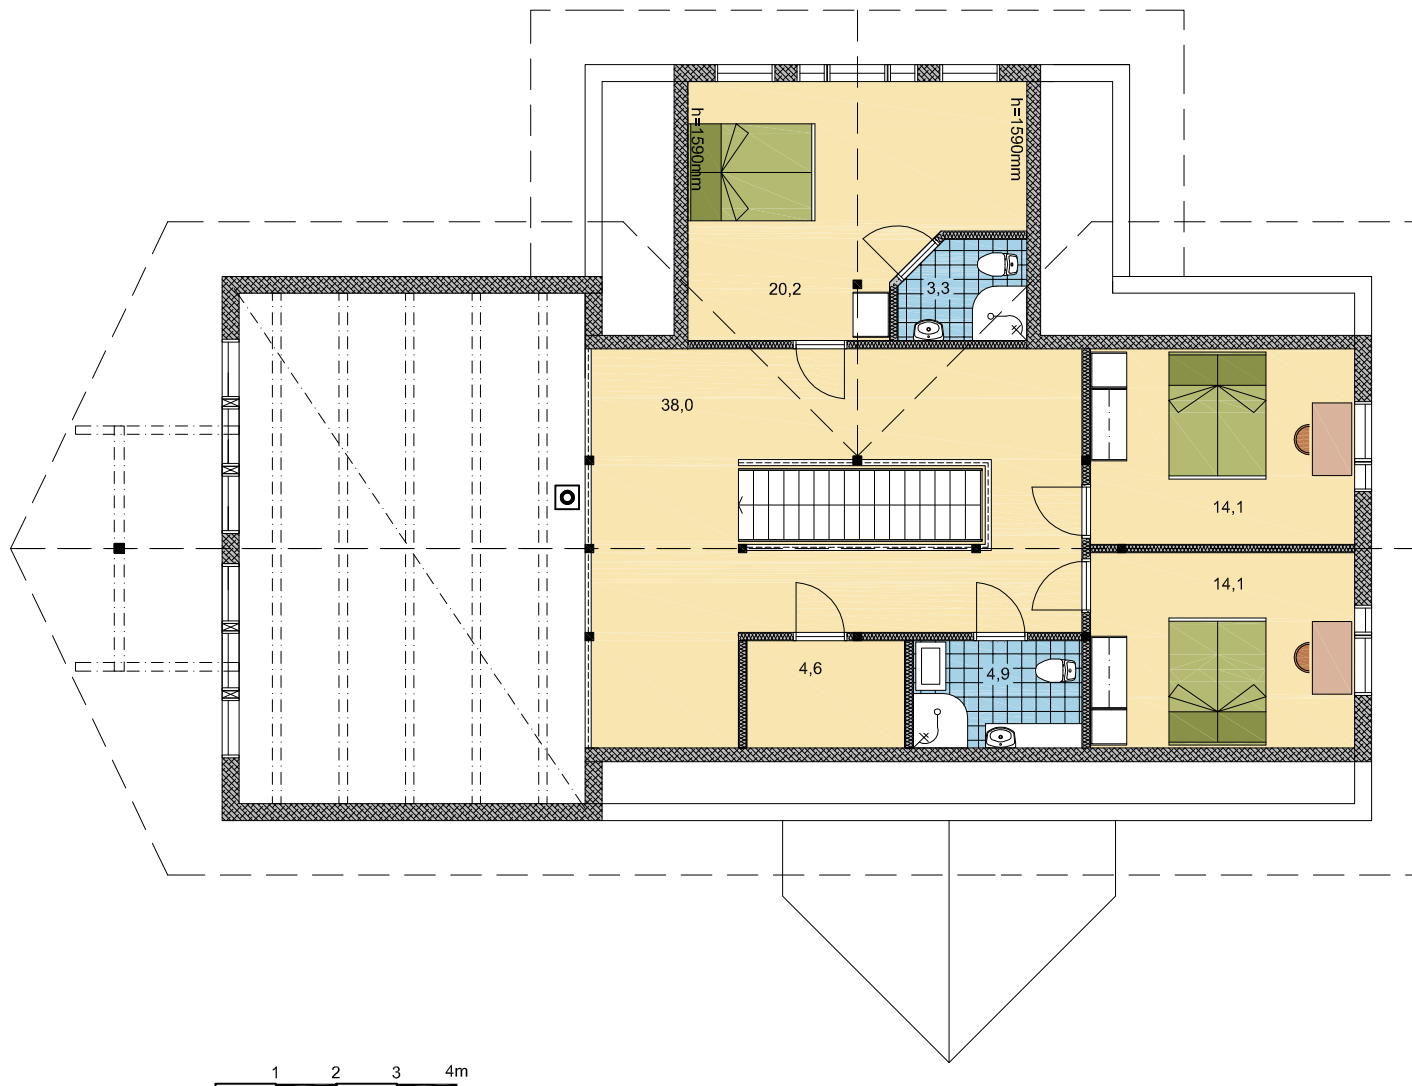

SAGITTA

GROUND FLOOR

TOTAL AREA	359,5 m ²
FLOOR AREA	280,7 m ²
TERRACES, BALCONIES	78,8 m ²
CAR SHELTER	-

SAGITTA

FIRST FLOOR

TOTAL AREA	359,5 m ²
FLOOR AREA	280,7 m ²
TERRACES, BALCONIES	78,8 m ²
CAR SHELTER	-

SAGITTA