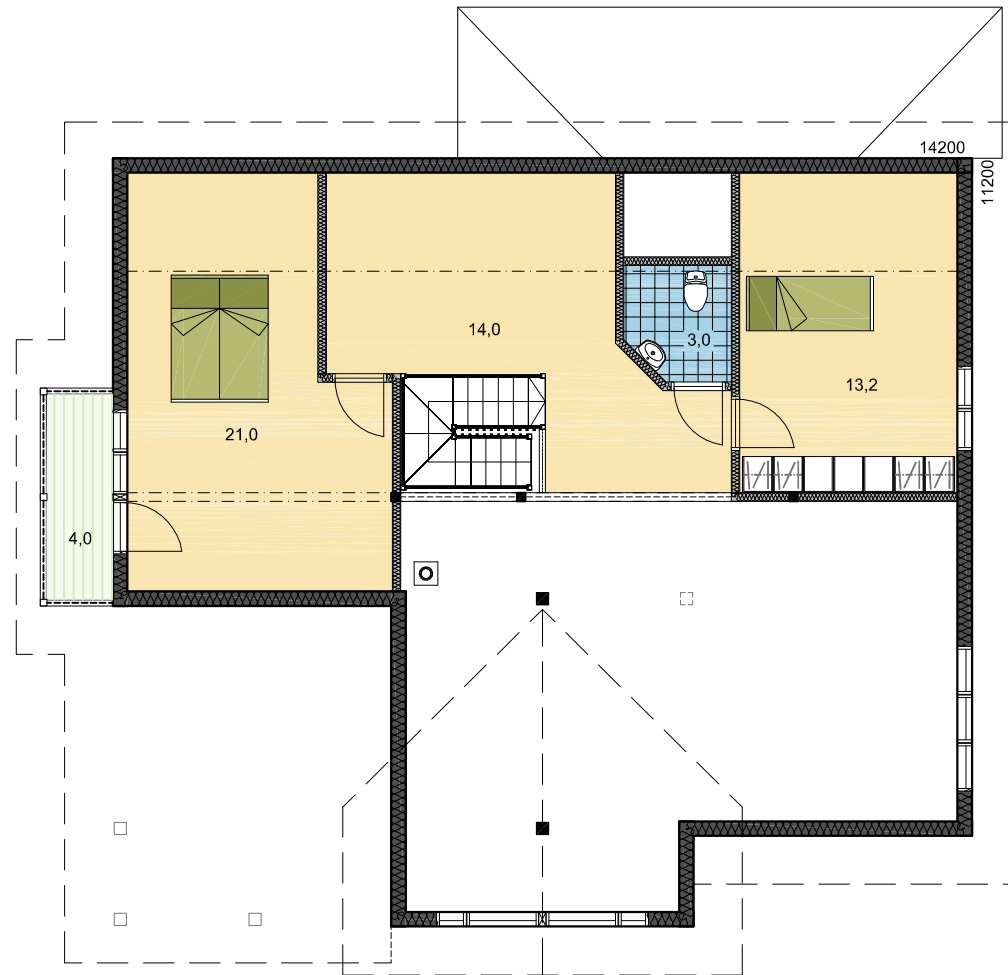

LYRA

GROUND FLOOR

TOTAL AREA	299,4 m ²
FLOOR AREA	201,9 m ²
TERRACES, BALCONIES	97,5 m ²
CAR SHELTER	-

LYRA
FIRST FLOOR

TOTAL AREA	299,4 m ²
FLOOR AREA	201,9 m ²
TERRACES, BALCONIES	97,5 m ²
CAR SHELTER	-