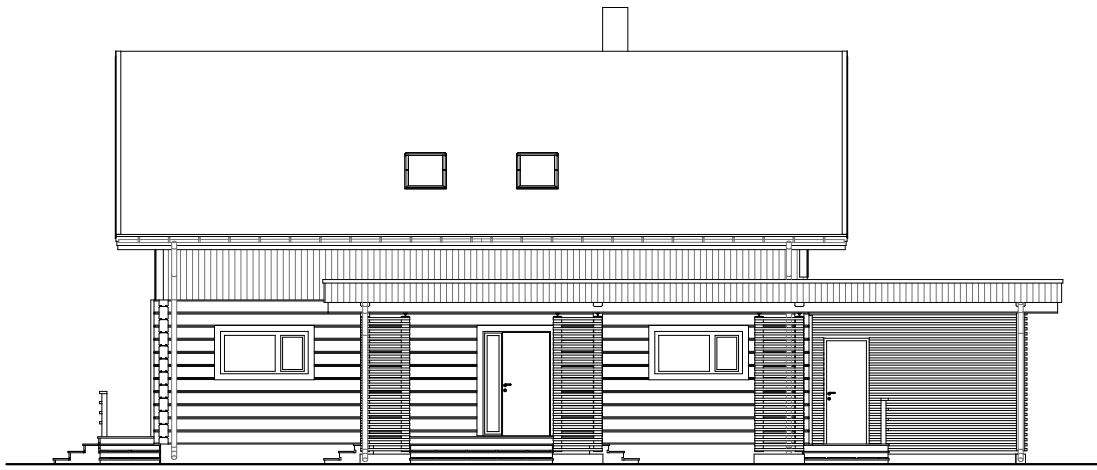

JUNO

GROUND FLOOR

TOTAL AREA 255,2 m²
 FLOOR AREA 187,5 m²
 TERRACES, BALCONIES 34,2 m²
 CAR SHELTER 33,5 m²

JUNO

FIRST FLOOR

TOTAL AREA 255,2 m²
 FLOOR AREA 187,5 m²
 TERRACES, BALCONIES 34,2 m²
 CAR SHELTER 33,5 m²