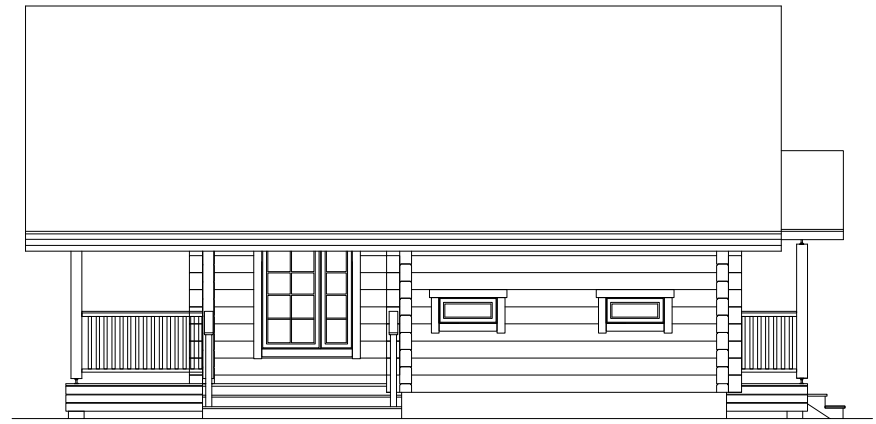

HELLEN

GROUND FLOOR

TOTAL AREA	134,8 m ²
FLOOR AREA	96,7 m ²
TERRACES, BALCONIES	38,1 m ²
CAR SHELTER	-

HELLEN

UPPER FLOOR

TOTAL AREA	134,8 m ²
FLOOR AREA	96,7 m ²
TERRACES, BALCONIES	38,1 m ²
CAR SHELTER	-