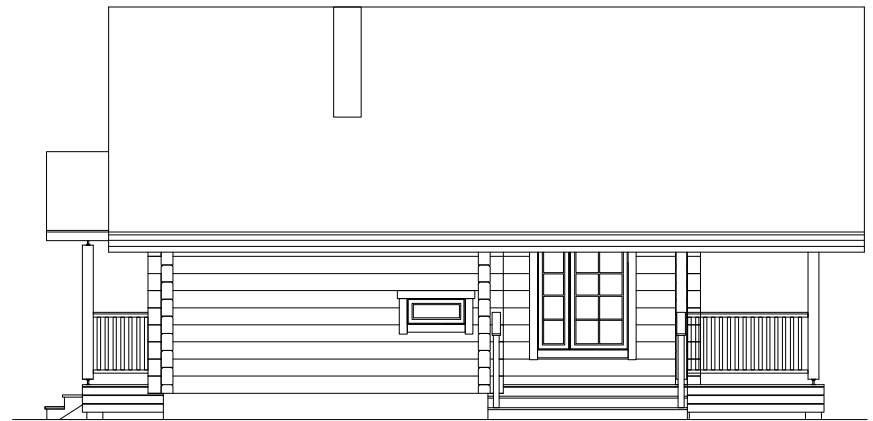

HELLEN

GROUND FLOOR

TOTAL AREA	134,8 m ²
FLOOR AREA	96,7 m ²
TERRACES, BALCONIES	38,1 m ²
CAR SHELTER	-

HELLEN

UPPER FLOOR

TOTAL AREA	134,8 m ²
FLOOR AREA	96,7 m ²
TERRACES, BALCONIES	38,1 m ²
CAR SHELTER	-