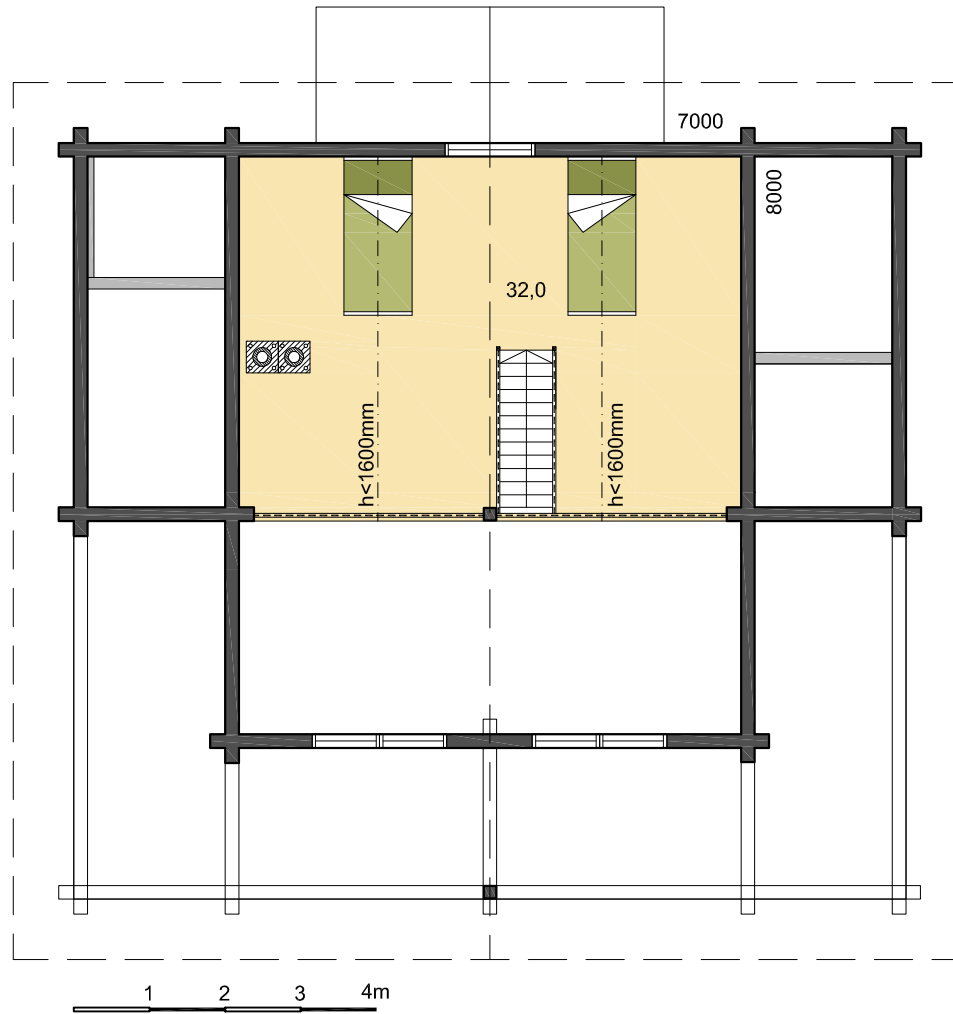

HELLEN

GROUND FLOOR

TOTAL AREA	134,8 m ²
FLOOR AREA	96,7 m ²
TERRACES, BALCONIES	38,1 m ²
CAR SHELTER	-

HELLEN

UPPER FLOOR

TOTAL AREA	134,8 m ²
FLOOR AREA	96,7 m ²
TERRACES, BALCONIES	38,1 m ²
CAR SHELTER	-