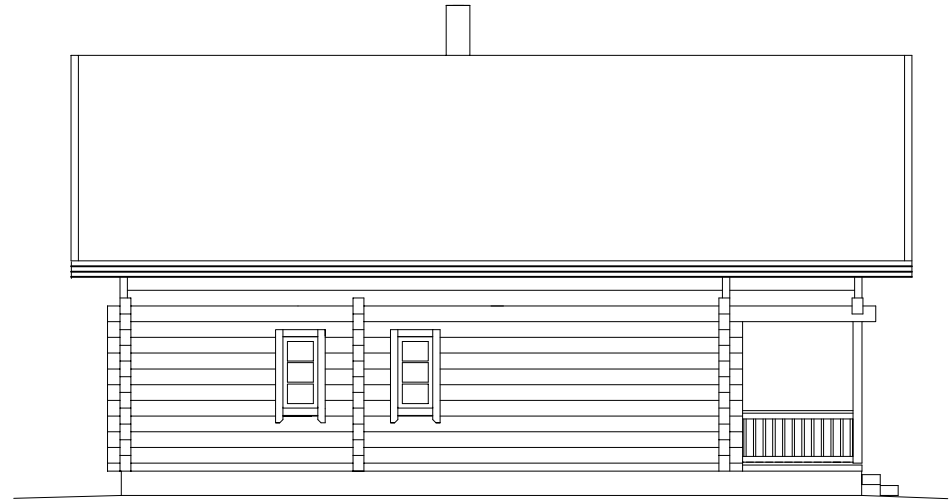

HELIOS

GROUND FLOOR

TOTAL AREA	152,6 m ²
FLOOR AREA	120,9 m ²
TERRACES, BALCONIES	31,7 m ²
CAR SHELTER	-

HELIOS

FIRST FLOOR

TOTAL AREA	152,6 m ²
FLOOR AREA	120,9 m ²
TERRACES, BALCONIES	31,7 m ²
CAR SHELTER	-