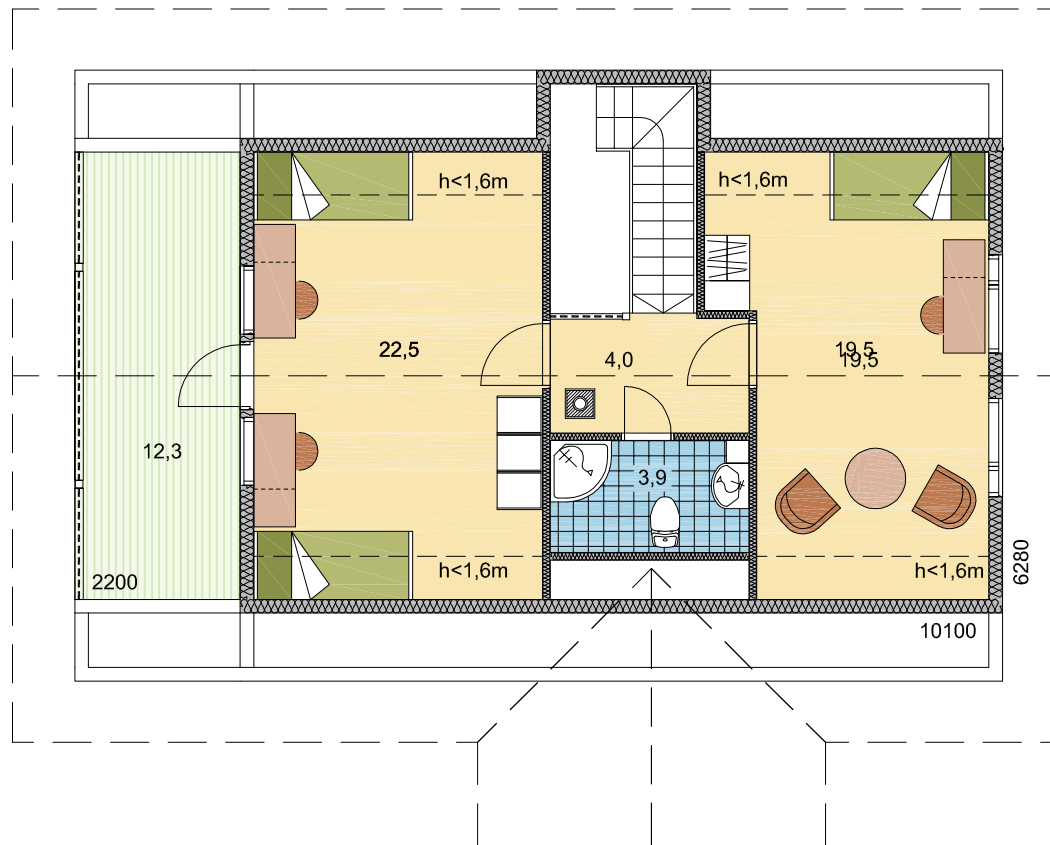

HELIOS

GROUND FLOOR

TOTAL AREA	152,6 m ²
FLOOR AREA	120,9 m ²
TERRACES, BALCONIES	31,7 m ²
CAR SHELTER	-

HELIOS

FIRST FLOOR

TOTAL AREA	152,6 m ²
FLOOR AREA	120,9 m ²
TERRACES, BALCONIES	31,7 m ²
CAR SHELTER	-