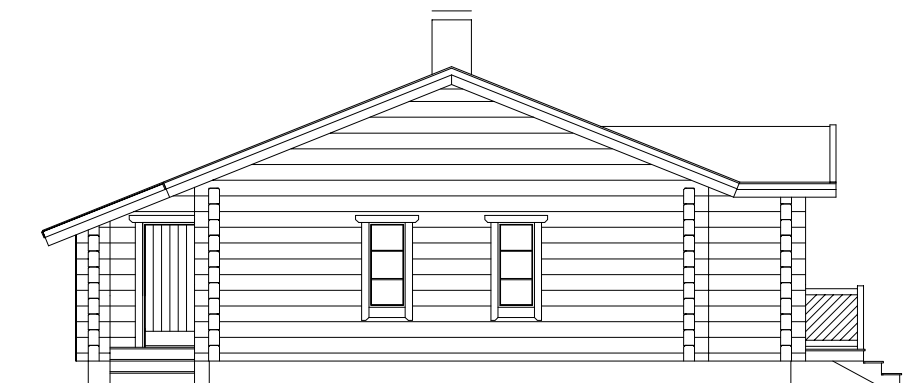

GALATEA

GROUND FLOOR

TOTAL AREA	130,8 m ²
FLOOR AREA	120,5 m ²
TERRACES, BALKONIES	10,3 m ²
CAR SHELTER	-

GALATEA