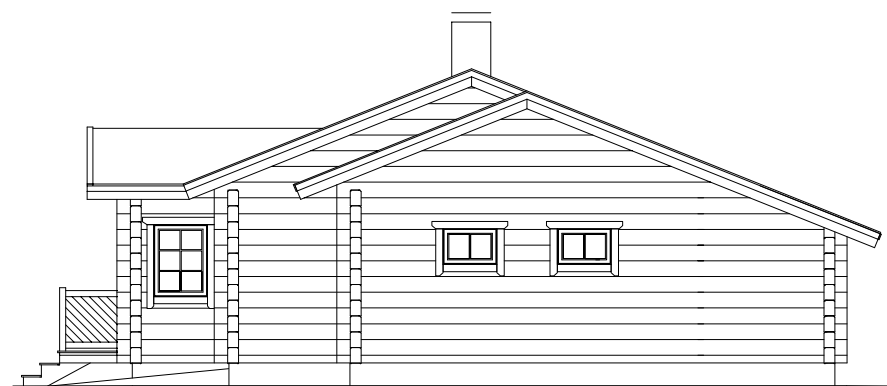

GALATEA

GROUND FLOOR

TOTAL AREA	130,8 m ²
FLOOR AREA	120,5 m ²
TERRACES, BALKONIES	10,3 m ²
CAR SHELTER	-

GALATEA