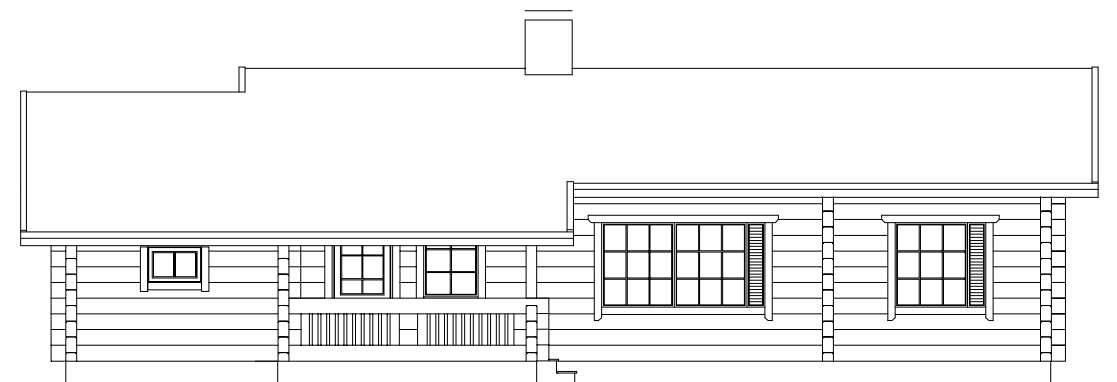

GALATEA

GROUND FLOOR

TOTAL AREA	130,8 m ²
FLOOR AREA	120,5 m ²
TERRACES, BALKONIES	10,3 m ²
CAR SHELTER	-

GALATEA