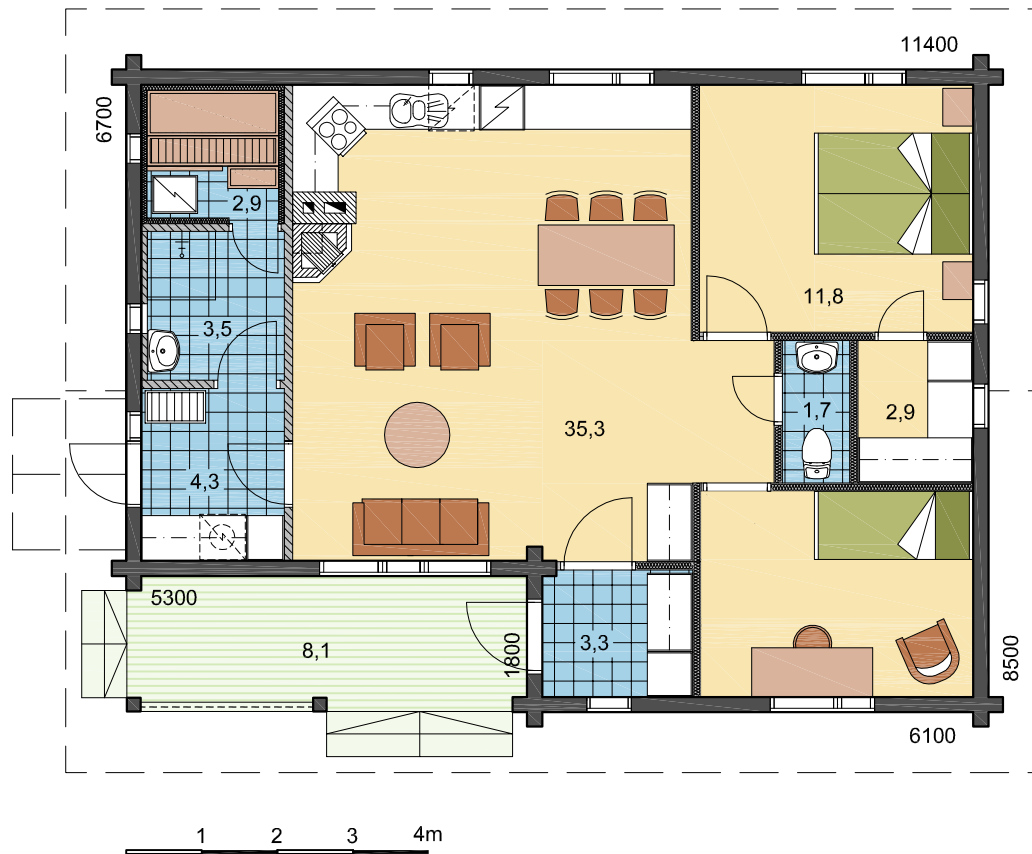

FORTUNA I

GROUND FLOOR

TOTAL AREA	92,3 m ²
FLOOR AREA	80,1 m ²
TERRACES, BALCONIES	12,2 m ²
CAR SHELTER	-

FORTUNA I

FORTUNA II

GROUND FLOOR

TOTAL AREA	83,1 m ²
FLOOR AREA	75,0 m ²
TERRACES, BALCONIES	8,1 m ²
CAR SHELTER	-

FORTUNA II

FORTUNA III

GROUND FLOOR

TOTAL AREA	83,6 m ²
FLOOR AREA	75,5 m ²
TERRACES, BALCONIES	8,1 m ²
CAR SHELTER	-

FORTUNA III