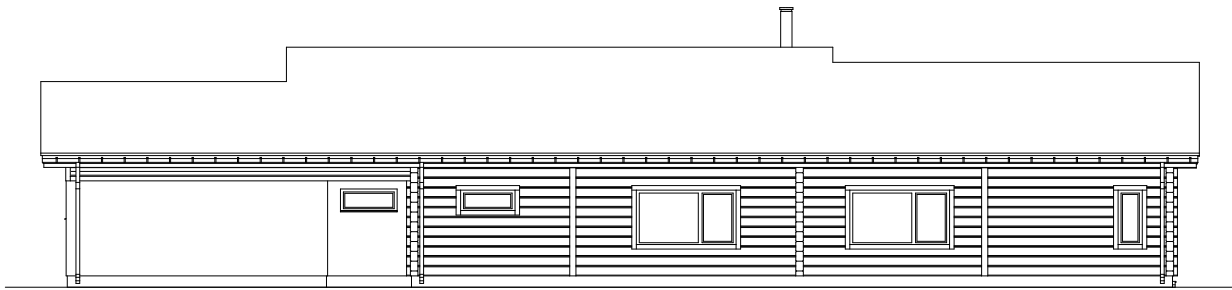

# FAUN

GROUND FLOOR

TOTAL AREA  
 FLOOR AREA  
 TERRACES, BALCONIES  
 CAR SHELTER

323,9 m<sup>2</sup>  
 252,3 m<sup>2</sup>  
 71,6 m<sup>2</sup>  
 -

FAUN