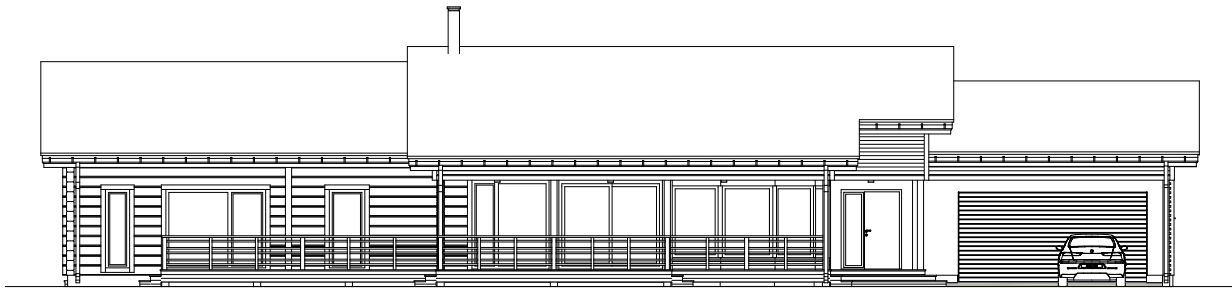

# FAUN

GROUND FLOOR

TOTAL AREA  
 FLOOR AREA  
 TERRACES, BALCONIES  
 CAR SHELTER

323,9 m<sup>2</sup>  
 252,3 m<sup>2</sup>  
 71,6 m<sup>2</sup>  
 -

FAUN