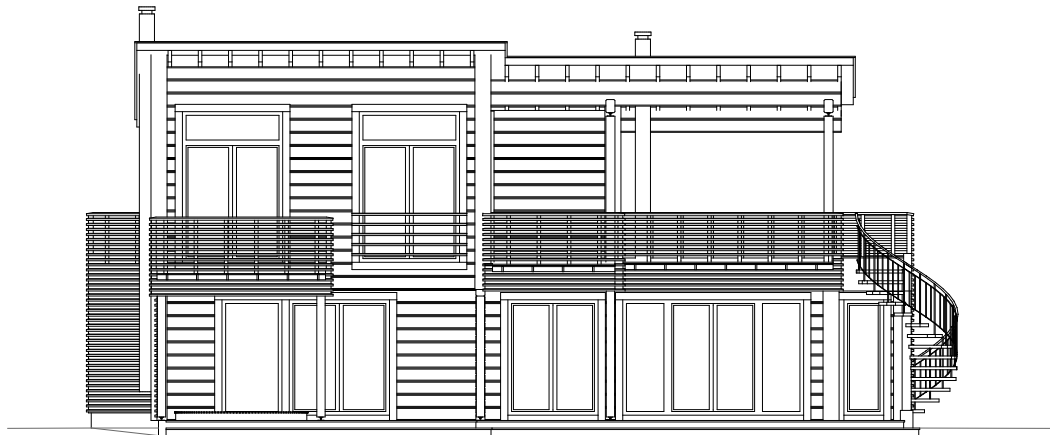

CORVUS

GROUND FLOOR

TOTAL AREA
 FLOOR AREA
 TERRACES, BALCONIES
 CAR SHELTER

396,9 m²
 180,2 m²
 195,2 m²
 21,5 m²

CORVUS

FIRST FLOOR

TOTAL AREA	396,9 m ²
FLOOR AREA	180,2 m ²
TERRACES, BALCONIES	195,2 m ²
CAR SHELTER	21,5 m ²