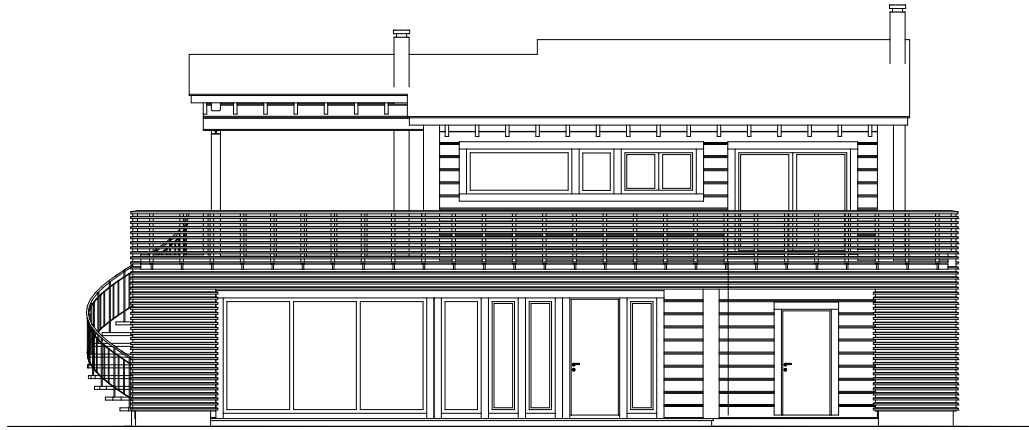

CORVUS

GROUND FLOOR

TOTAL AREA
 FLOOR AREA
 TERRACES, BALCONIES
 CAR SHELTER

396,9 m²
 180,2 m²
 195,2 m²
 21,5 m²

CORVUS

FIRST FLOOR

TOTAL AREA	396,9 m ²
FLOOR AREA	180,2 m ²
TERRACES, BALCONIES	195,2 m ²
CAR SHELTER	21,5 m ²