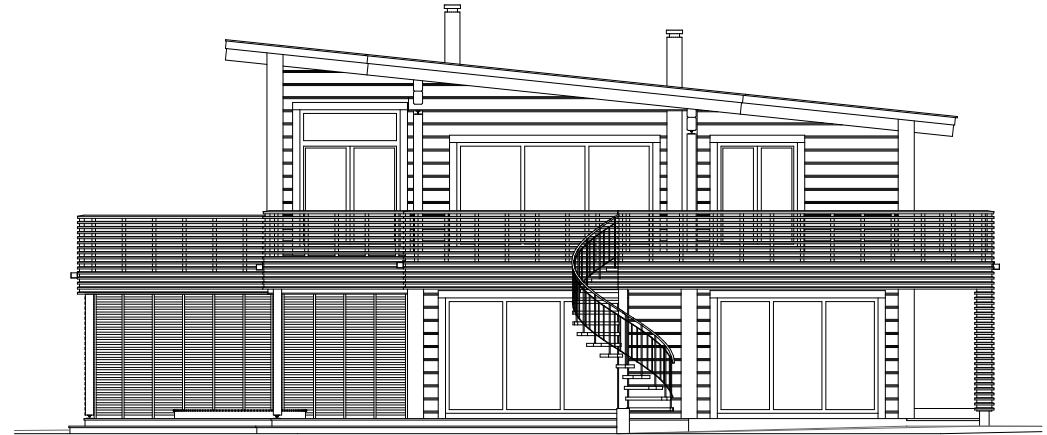

CORVUS

GROUND FLOOR

TOTAL AREA
 FLOOR AREA
 TERRACES, BALCONIES
 CAR SHELTER

396,9 m²
 180,2 m²
 195,2 m²
 21,5 m²

CORVUS

FIRST FLOOR

TOTAL AREA	396,9 m ²
FLOOR AREA	180,2 m ²
TERRACES, BALCONIES	195,2 m ²
CAR SHELTER	21,5 m ²