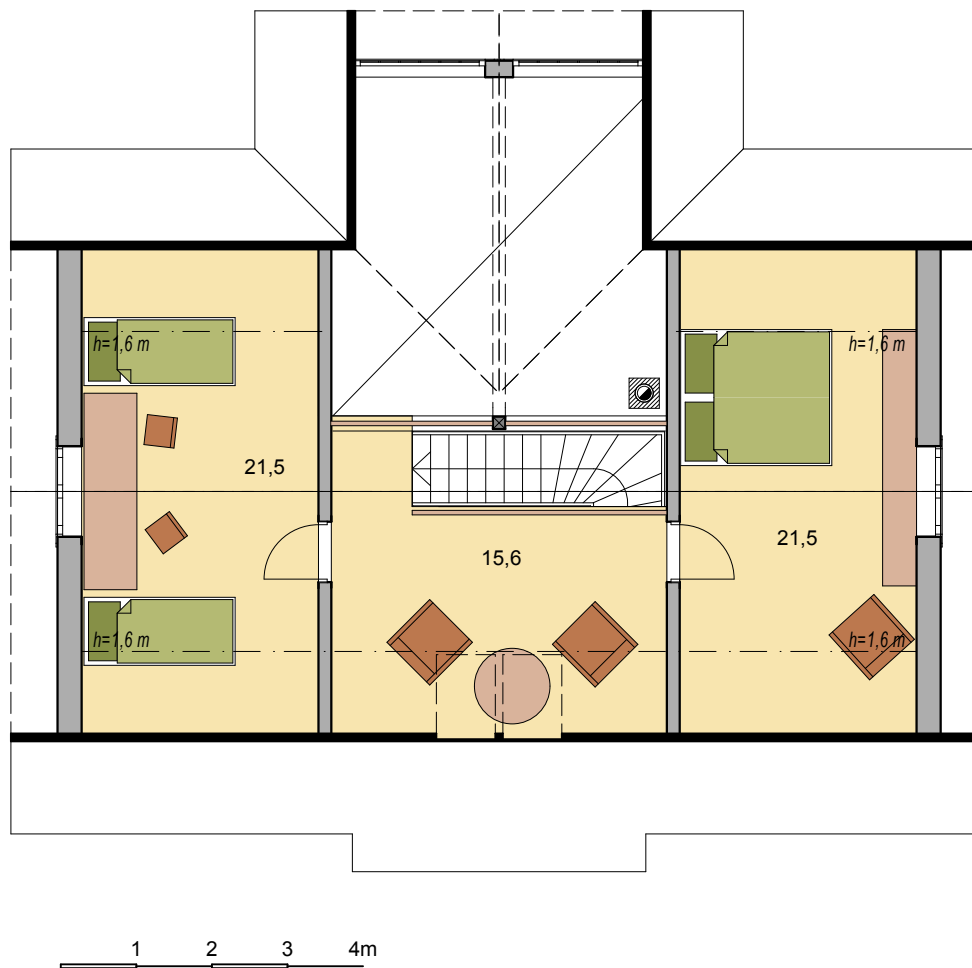

AURORA

GROUND FLOOR

TOTAL AREA
 FLOOR AREA
 TERRACES, BALCONIES
 CAR SHELTER

151,7 m²
 141,3 m²
 10,4 m²
 -

AURORA

FIRST FLOOR

TOTAL AREA
 FLOOR AREA
 TERRACES, BALCONIES
 CAR SHELTER

151,7 m²
 141,3 m²
 10,4 m²
 -