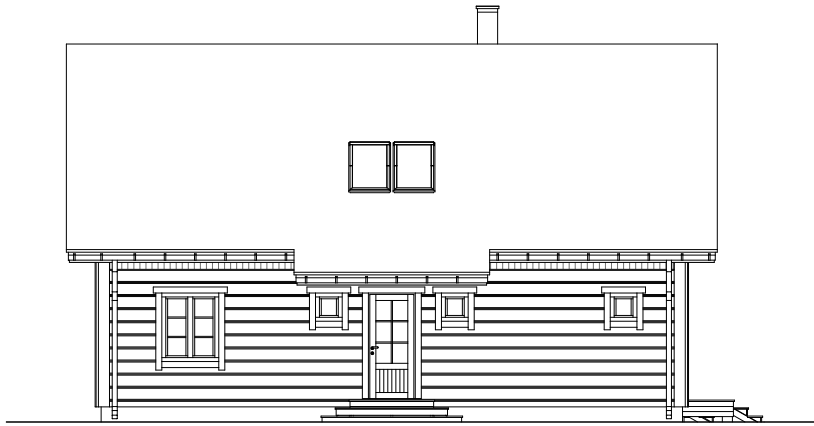

AURORA

GROUND FLOOR

TOTAL AREA
 FLOOR AREA
 TERRACES, BALCONIES
 CAR SHELTER

151,7 m²
 141,3 m²
 10,4 m²
 -

AURORA

FIRST FLOOR

TOTAL AREA
 FLOOR AREA
 TERRACES, BALCONIES
 CAR SHELTER

151,7 m²
 141,3 m²
 10,4 m²
 -

AURORA