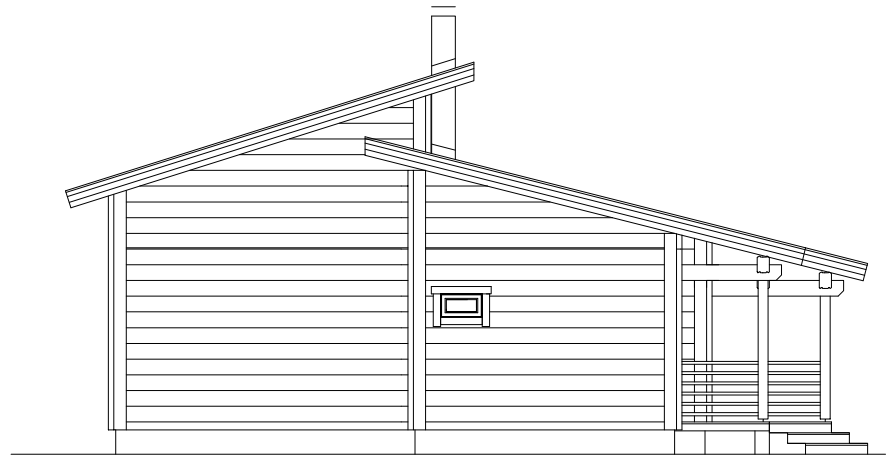

ATLAS

GROUND FLOOR

TOTAL AREA	149,0 m ²
FLOOR AREA	112,8 m ²
TERRACES, BALKONIES	36,2 m ²
CAR SHELTER	-

ATLAS