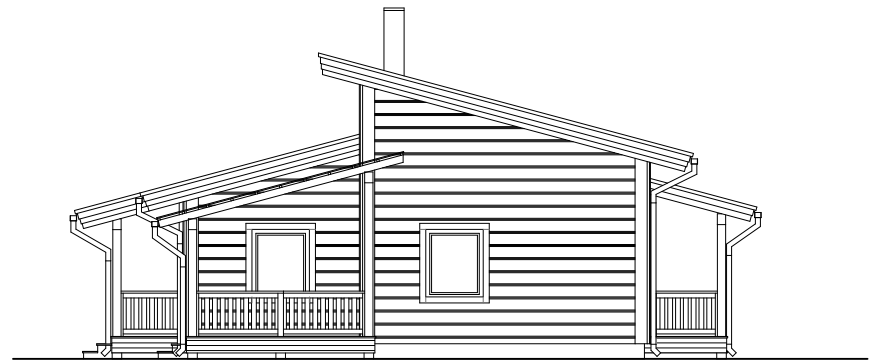

ARGOS

GROUND FLOOR

TOTAL AREA	129,3 m ²
FLOOR AREA	98,3 m ²
TERRACES, BALCONIES	31,0 m ²
CAR SHELTER	-

ARGOS