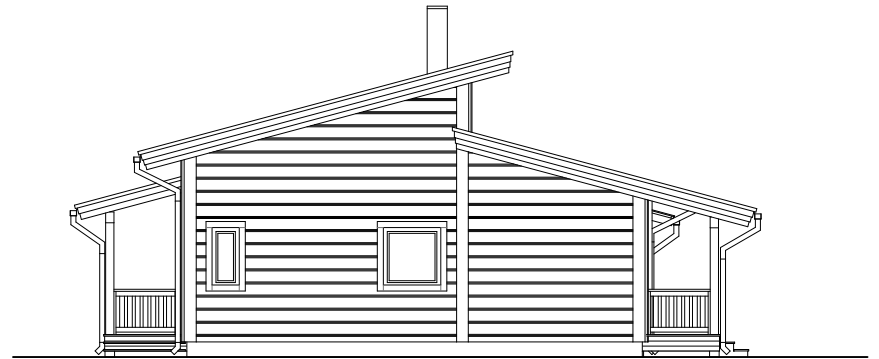

ARGOS

GROUND FLOOR

TOTAL AREA	129,3 m ²
FLOOR AREA	98,3 m ²
TERRACES, BALCONIES	31,0 m ²
CAR SHELTER	-

ARGOS