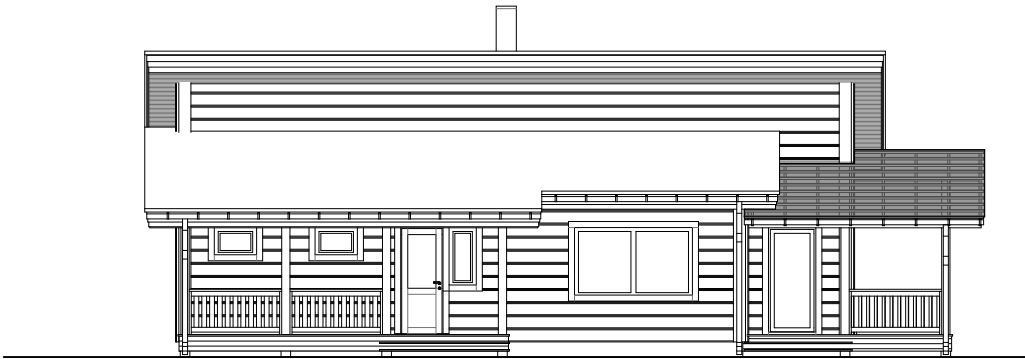

ARGOS

GROUND FLOOR

TOTAL AREA	129,3 m ²
FLOOR AREA	98,3 m ²
TERRACES, BALCONIES	31,0 m ²
CAR SHELTER	-

ARGOS