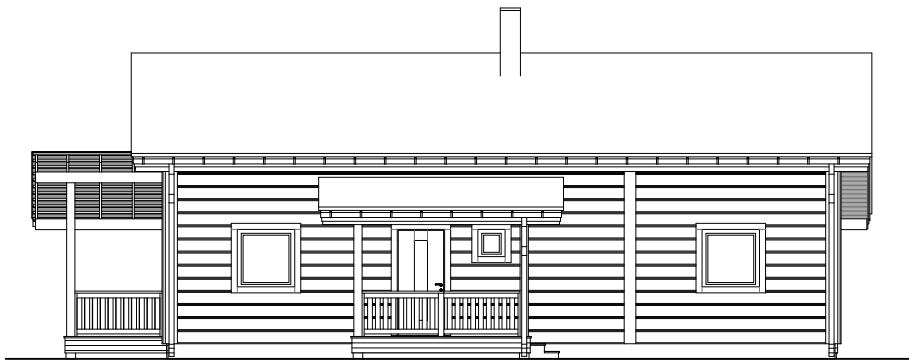

ARGOS

GROUND FLOOR

TOTAL AREA	129,3 m ²
FLOOR AREA	98,3 m ²
TERRACES, BALCONIES	31,0 m ²
CAR SHELTER	-

ARGOS