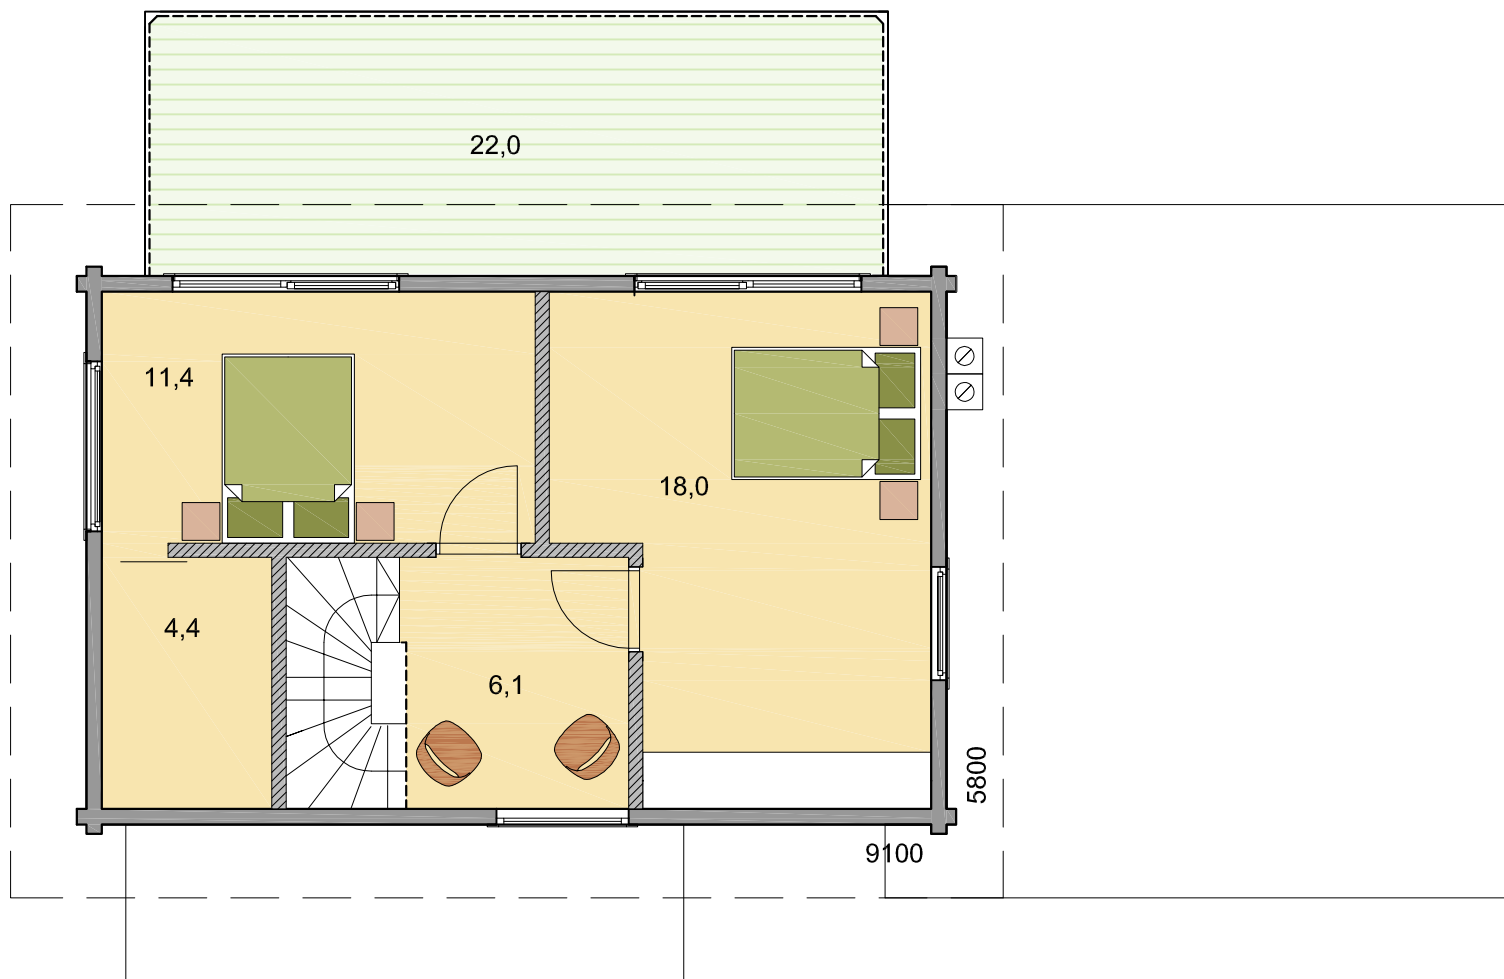

ARETE

GROUND FLOOR

TOTAL AREA	191,5 m ²
FLOOR AREA	109,1 m ²
TERRACES, BALCONIES	82,4 m ²
CAR SHELTER	-

ARETE

FIRST FLOOR

TOTAL AREA	191,5 m ²
FLOOR AREA	109,1 m ²
TERRACES, BALCONIES	82,4 m ²
CAR SHELTER	-