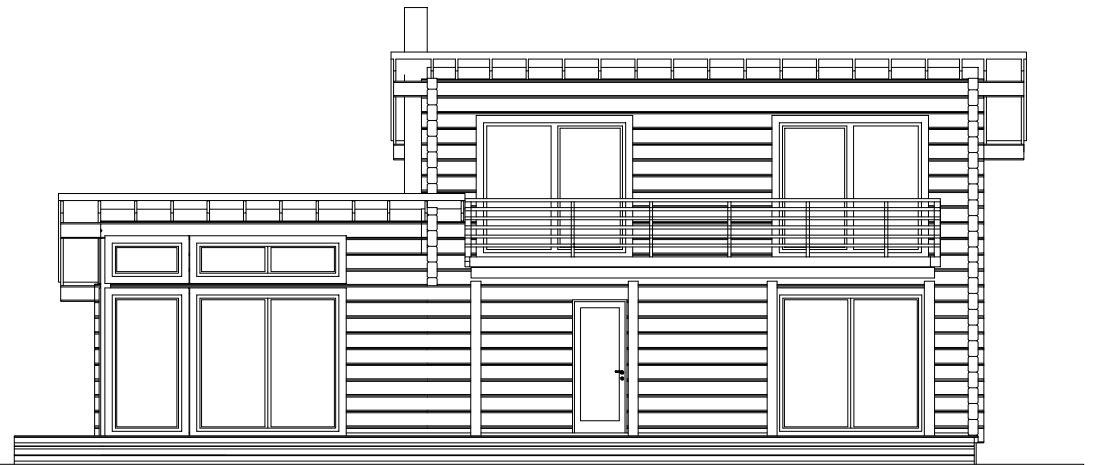

ARETE

GROUND FLOOR

TOTAL AREA	191,5 m ²
FLOOR AREA	109,1 m ²
TERRACES, BALCONIES	82,4 m ²
CAR SHELTER	-

ARETE

FIRST FLOOR

TOTAL AREA	191,5 m ²
FLOOR AREA	109,1 m ²
TERRACES, BALCONIES	82,4 m ²
CAR SHELTER	-