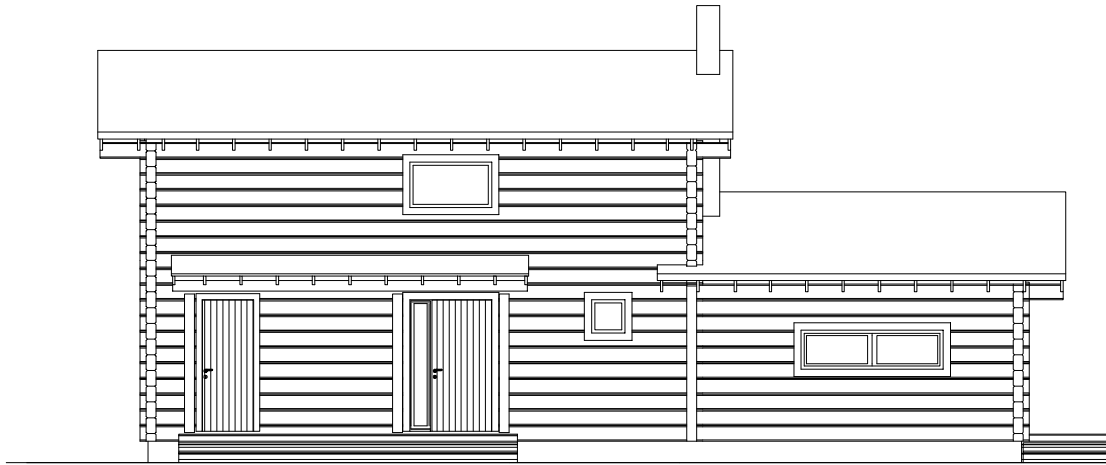

ARETE

GROUND FLOOR

TOTAL AREA	191,5 m ²
FLOOR AREA	109,1 m ²
TERRACES, BALCONIES	82,4 m ²
CAR SHELTER	-

ARETE

FIRST FLOOR

TOTAL AREA	191,5 m ²
FLOOR AREA	109,1 m ²
TERRACES, BALCONIES	82,4 m ²
CAR SHELTER	-