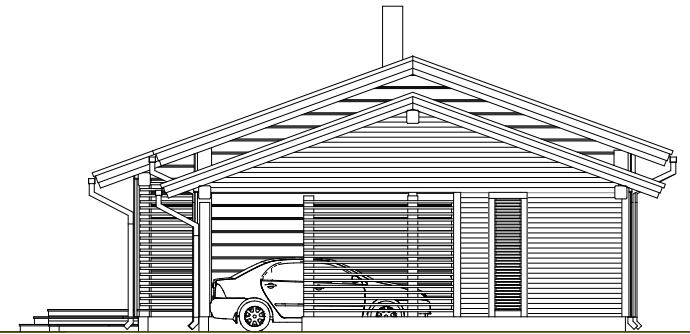

SATIS

GROUND FLOOR

TOTAL AREA 189,6 m²
 FLOOR AREA 140,4 m²
 TERRACES, BALCONIES 28,9 m²
 CAR SHELTER 20,3 m²

SATIS