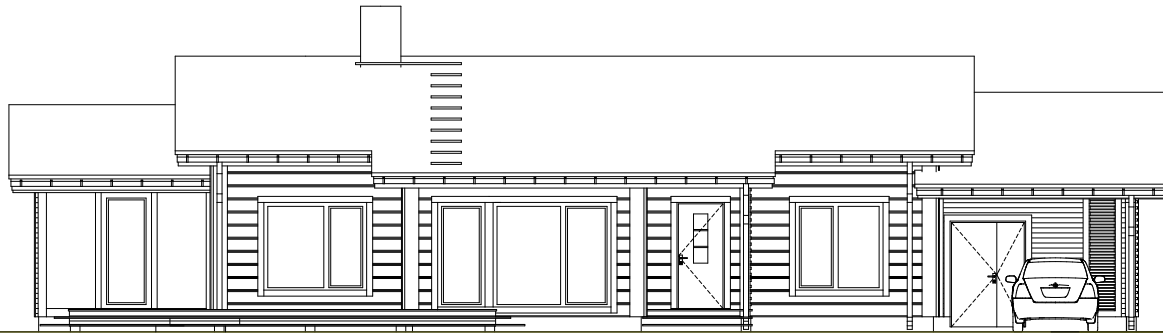

SATIS

GROUND FLOOR

TOTAL AREA 189,6 m²
 FLOOR AREA 140,4 m²
 TERRACES, BALCONIES 28,9 m²
 CAR SHELTER 20,3 m²

SATIS