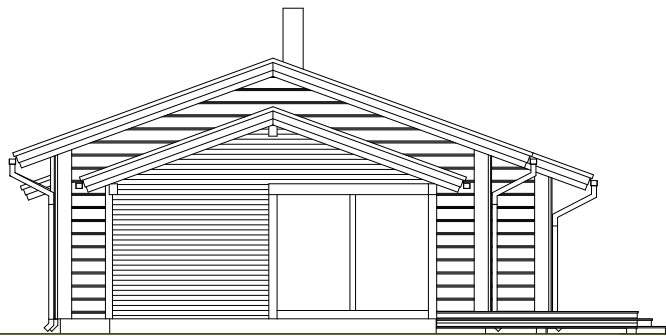

SATIS

GROUND FLOOR

TOTAL AREA 189,6 m²
 FLOOR AREA 140,4 m²
 TERRACES, BALCONIES 28,9 m²
 CAR SHELTER 20,3 m²

SATIS