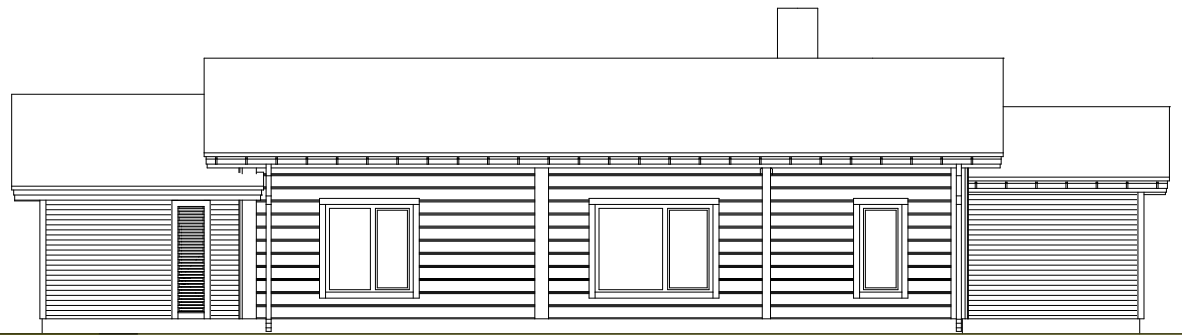

SATIS

GROUND FLOOR

TOTAL AREA 189,6 m²
 FLOOR AREA 140,4 m²
 TERRACES, BALCONIES 28,9 m²
 CAR SHELTER 20,3 m²

SATIS