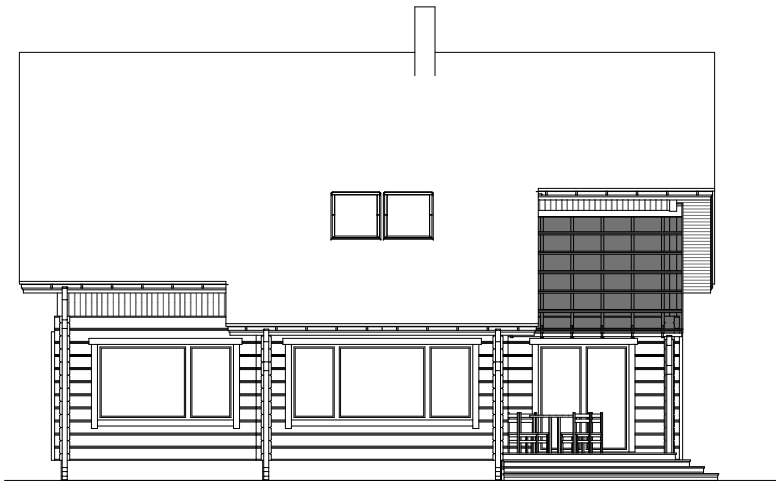

MAIA
GROUND FLOOR

TOTAL AREA 184,7 m²
 FLOOR AREA 166,8 m²
 TERRACES, BALCONIES 17,9 m²
 CAR SHELTER -

MAIA

FIRST FLOOR

TOTAL AREA 184,7 m²
 FLOOR AREA 166,8 m²
 TERRACES, BALCONIES 17,9 m²
 CAR SHELTER -