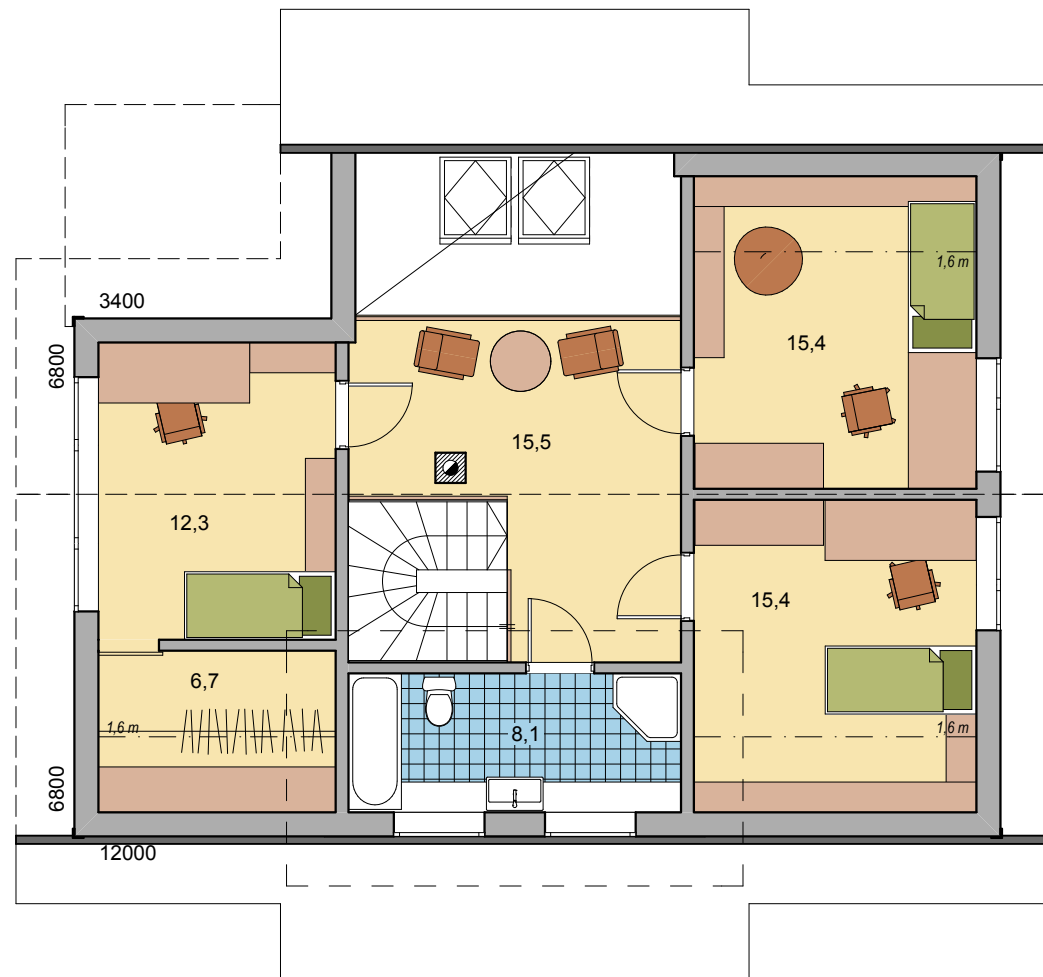

MAIA
GROUND FLOOR

TOTAL AREA 184,7 m²
 FLOOR AREA 166,8 m²
 TERRACES, BALCONIES 17,9 m²
 CAR SHELTER -

MAIA

FIRST FLOOR

TOTAL AREA 184,7 m²
 FLOOR AREA 166,8 m²
 TERRACES, BALCONIES 17,9 m²
 CAR SHELTER -