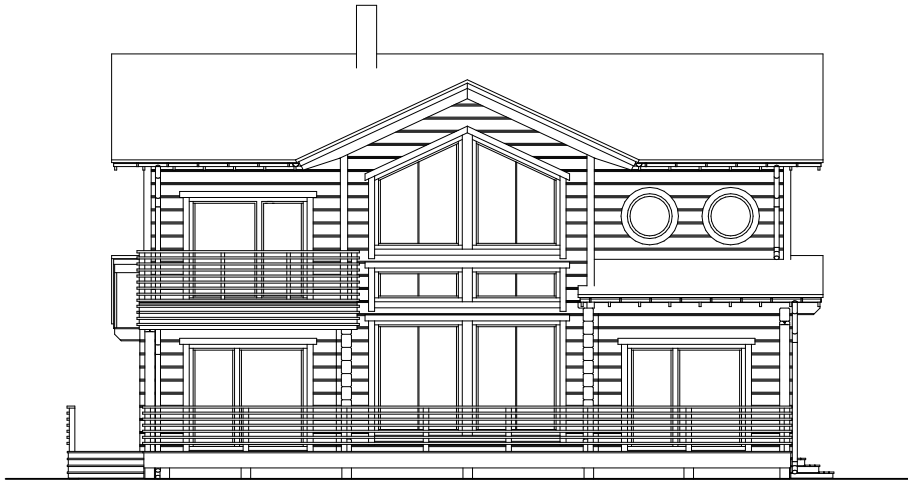

KALLISTO

GROUND FLOOR

TOTAL AREA
 FLOOR AREA
 TERRACES, BALCONIES
 CAR SHELTER

283,6 m²
 204,3 m²
 79,3 m²
 -

KALLISTO

FIRST FLOOR

TOTAL AREA
 FLOOR AREA
 TERRACES, BALCONIES
 CAR SHELTER

283,6 m²
 204,3 m²
 79,3 m²
 -