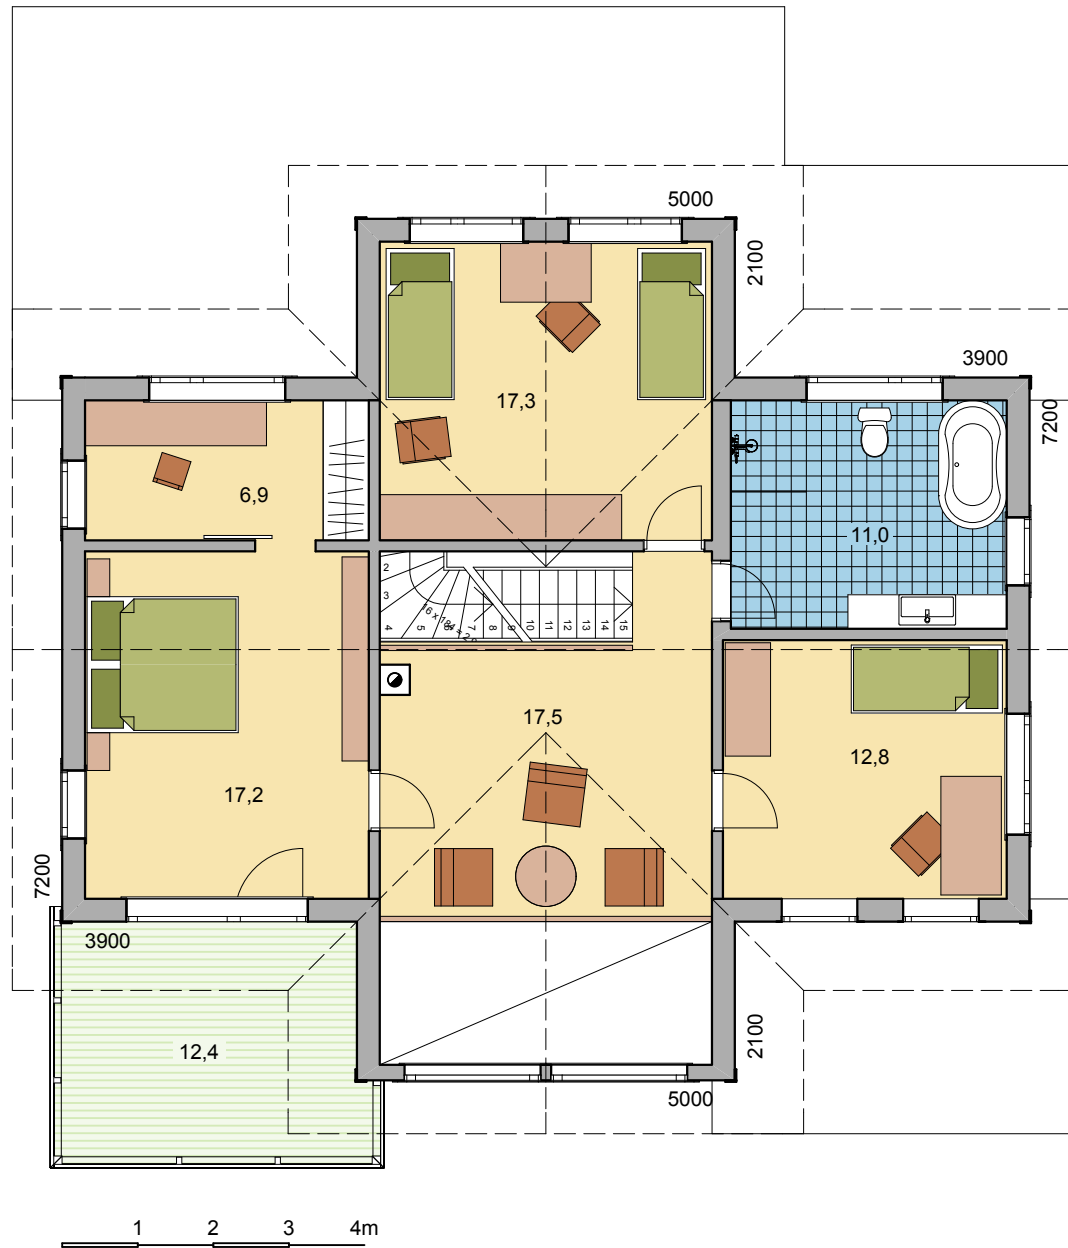

KALLISTO

GROUND FLOOR

TOTAL AREA
 FLOOR AREA
 TERRACES, BALCONIES
 CAR SHELTER

283,6 m²
 204,3 m²
 79,3 m²
 -

KALLISTO

FIRST FLOOR

TOTAL AREA
 FLOOR AREA
 TERRACES, BALCONIES
 CAR SHELTER

283,6 m²
 204,3 m²
 79,3 m²
 -