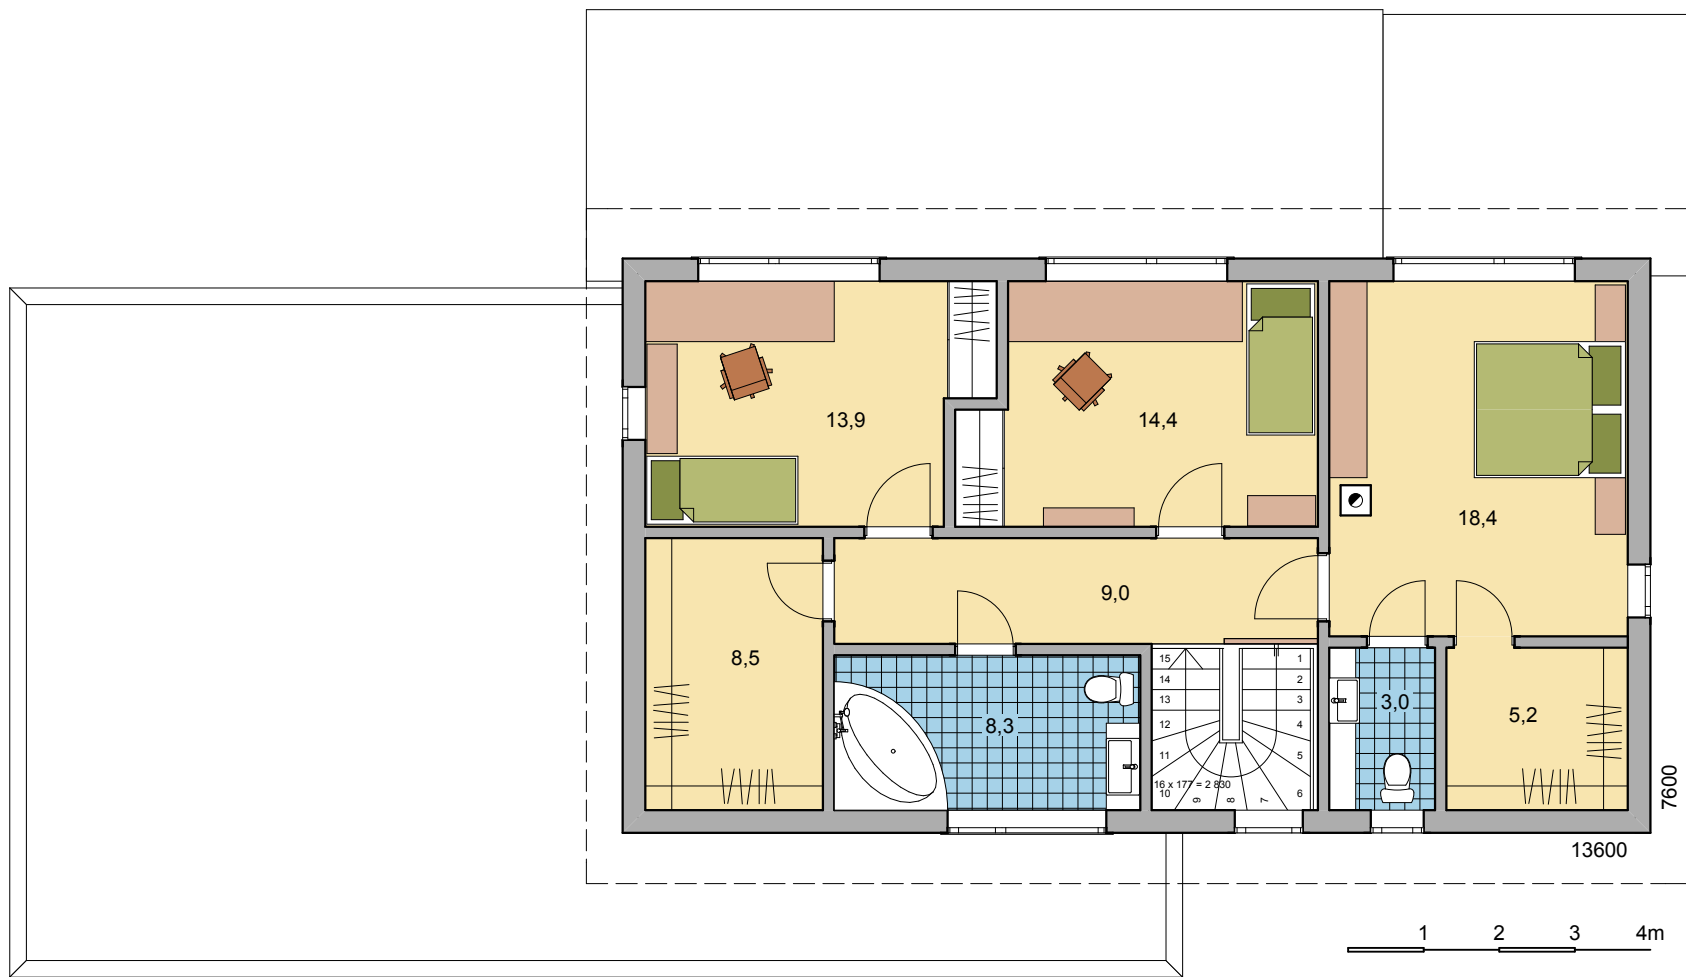

ELEOS
GROUND FLOOR

TOTAL AREA
FLOOR AREA
TERRACES, BALCONIES
CAR SHELTER

276,4 m²
193,1 m²
30,0 m²
54,2 m²

ELEOS
GROUND FLOOR

TOTAL AREA
FLOOR AREA
TERRACES, BALCONIES
CAR SHELTER

276,4 m²
193,1 m²
30,0 m²
54,2 m²