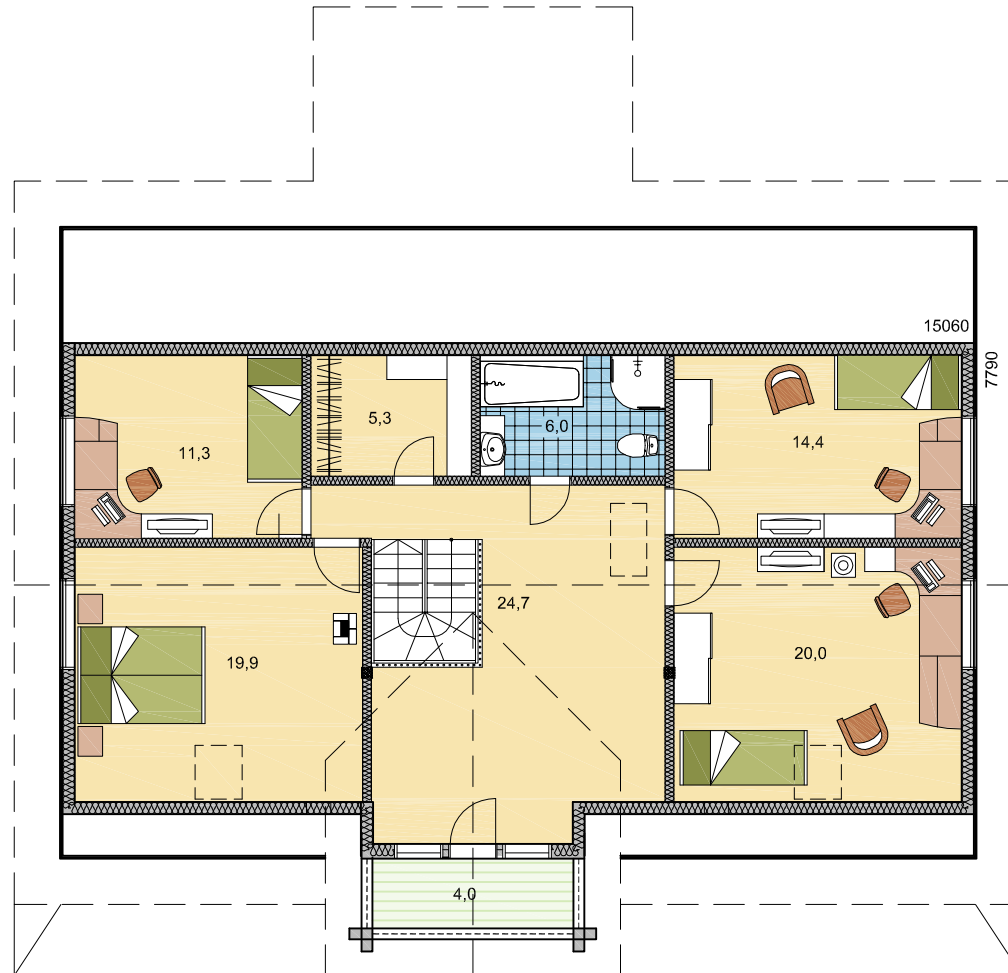

ARTEMIS

GROUND FLOOR

TOTAL AREA	276,9 m ²
FLOOR AREA	248,1 m ²
TERRACES, BALCONIES	28,8 m ²
CAR SHELTER	-

ARTEMIS

FIRST FLOOR

TOTAL AREA	276,9 m ²
FLOOR AREA	248,1 m ²
TERRACES, BALCONIES	28,8 m ²
CAR SHELTER	-